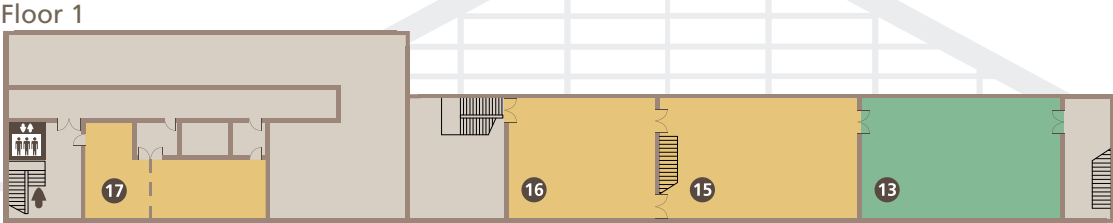

# MADRID RAILWAY MUSEUM

- Exhibition halls
- Multi-purpose halls
- Activity areas
- Visitor service

- |                                   |                                      |                                       |                                   |
|-----------------------------------|--------------------------------------|---------------------------------------|-----------------------------------|
| <b>1</b> Clock Room               | <b>6</b> Room 3000                   | <b>11</b> Andalus Room                | <b>16</b> María Cristina Room     |
| <b>2</b> Delicias Room            | <b>7</b> Renfe Room / Simulators     | <b>12</b> Archive and Library         | <b>17</b> Assembly Room           |
| <b>3</b> Model Train Room         | <b>8</b> Exhibition room             | <b>13</b> Theatre                     | <b>18</b> Railway Territory Model |
| <b>4</b> Historic Trains Platform | <b>9</b> Talgo Classroom             | <b>14</b> Algodor Interlocking System |                                   |
| <b>5</b> Garden Train             | <b>10</b> Adif Room / Infrastructure | <b>15</b> Arganzuela Room             |                                   |