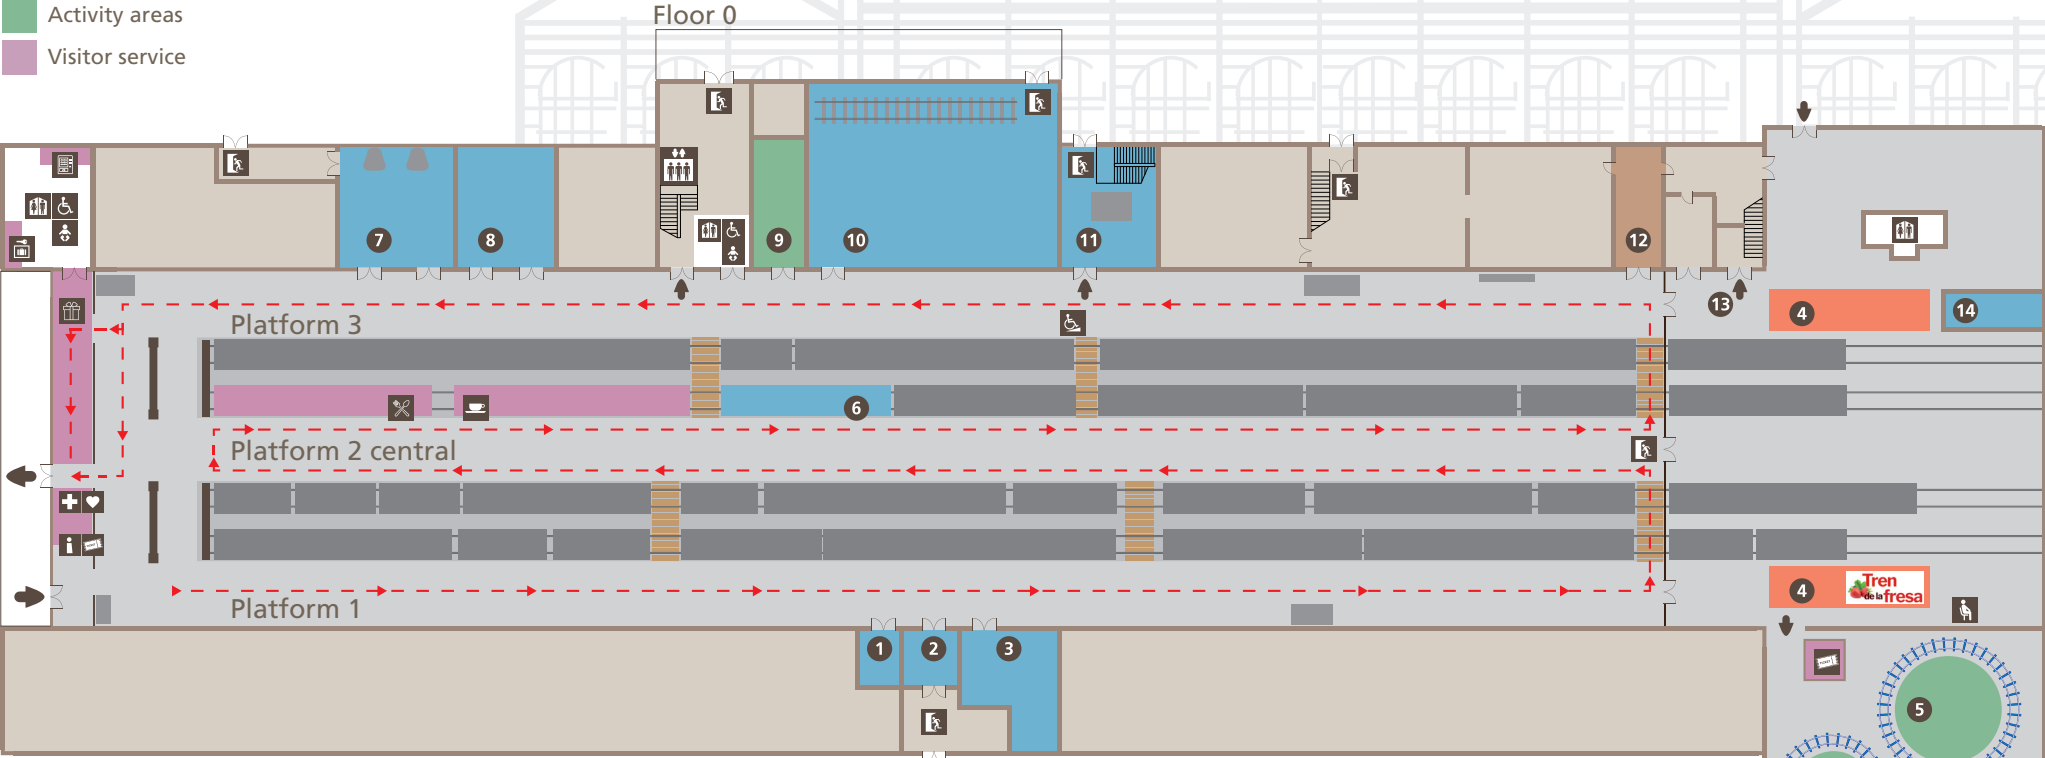

# MADRID RAILWAY MUSEUM

- Exhibition halls
- Multi-purpose halls
- Activity areas
- Visitor service

- |                                   |                                      |                                       |                                   |
|-----------------------------------|--------------------------------------|---------------------------------------|-----------------------------------|
| <b>1</b> Clock Room               | <b>6</b> Room 3000                   | <b>11</b> Andalus Room                | <b>16</b> María Cristina Room     |
| <b>2</b> Delicias Room            | <b>7</b> Renfe Room / Simulators     | <b>12</b> Archive and Library         | <b>17</b> Assembly Room           |
| <b>3</b> Model Train Room         | <b>8</b> Exhibition room             | <b>13</b> Theatre                     | <b>18</b> Railway Territory Model |
| <b>4</b> Historic Trains Platform | <b>9</b> Talgo Classroom             | <b>14</b> Algodor Interlocking System |                                   |
| <b>5</b> Garden Train             | <b>10</b> Adif Room / Infrastructure | <b>15</b> Arganzuela Room             |                                   |